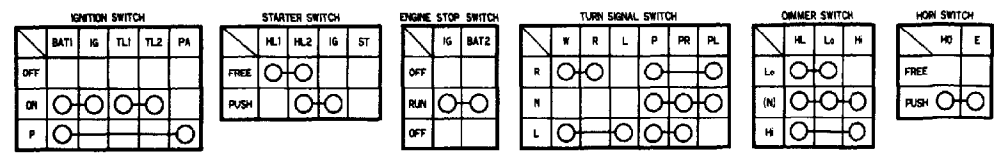

WIRING DIAGRAMS

V45 MAGNA (VF750C)

SWITCH CONTRARY

- B --- BLACK
- Y --- YELLOW
- BL --- BLUE
- G --- GREEN
- R --- RED
- W --- WHITE
- Br --- BROWN
- O --- ORANGE
- L4 --- LIGHT BLUE
- Lg --- LIGHT GREEN
- P --- PINK
- Gr --- GRAY