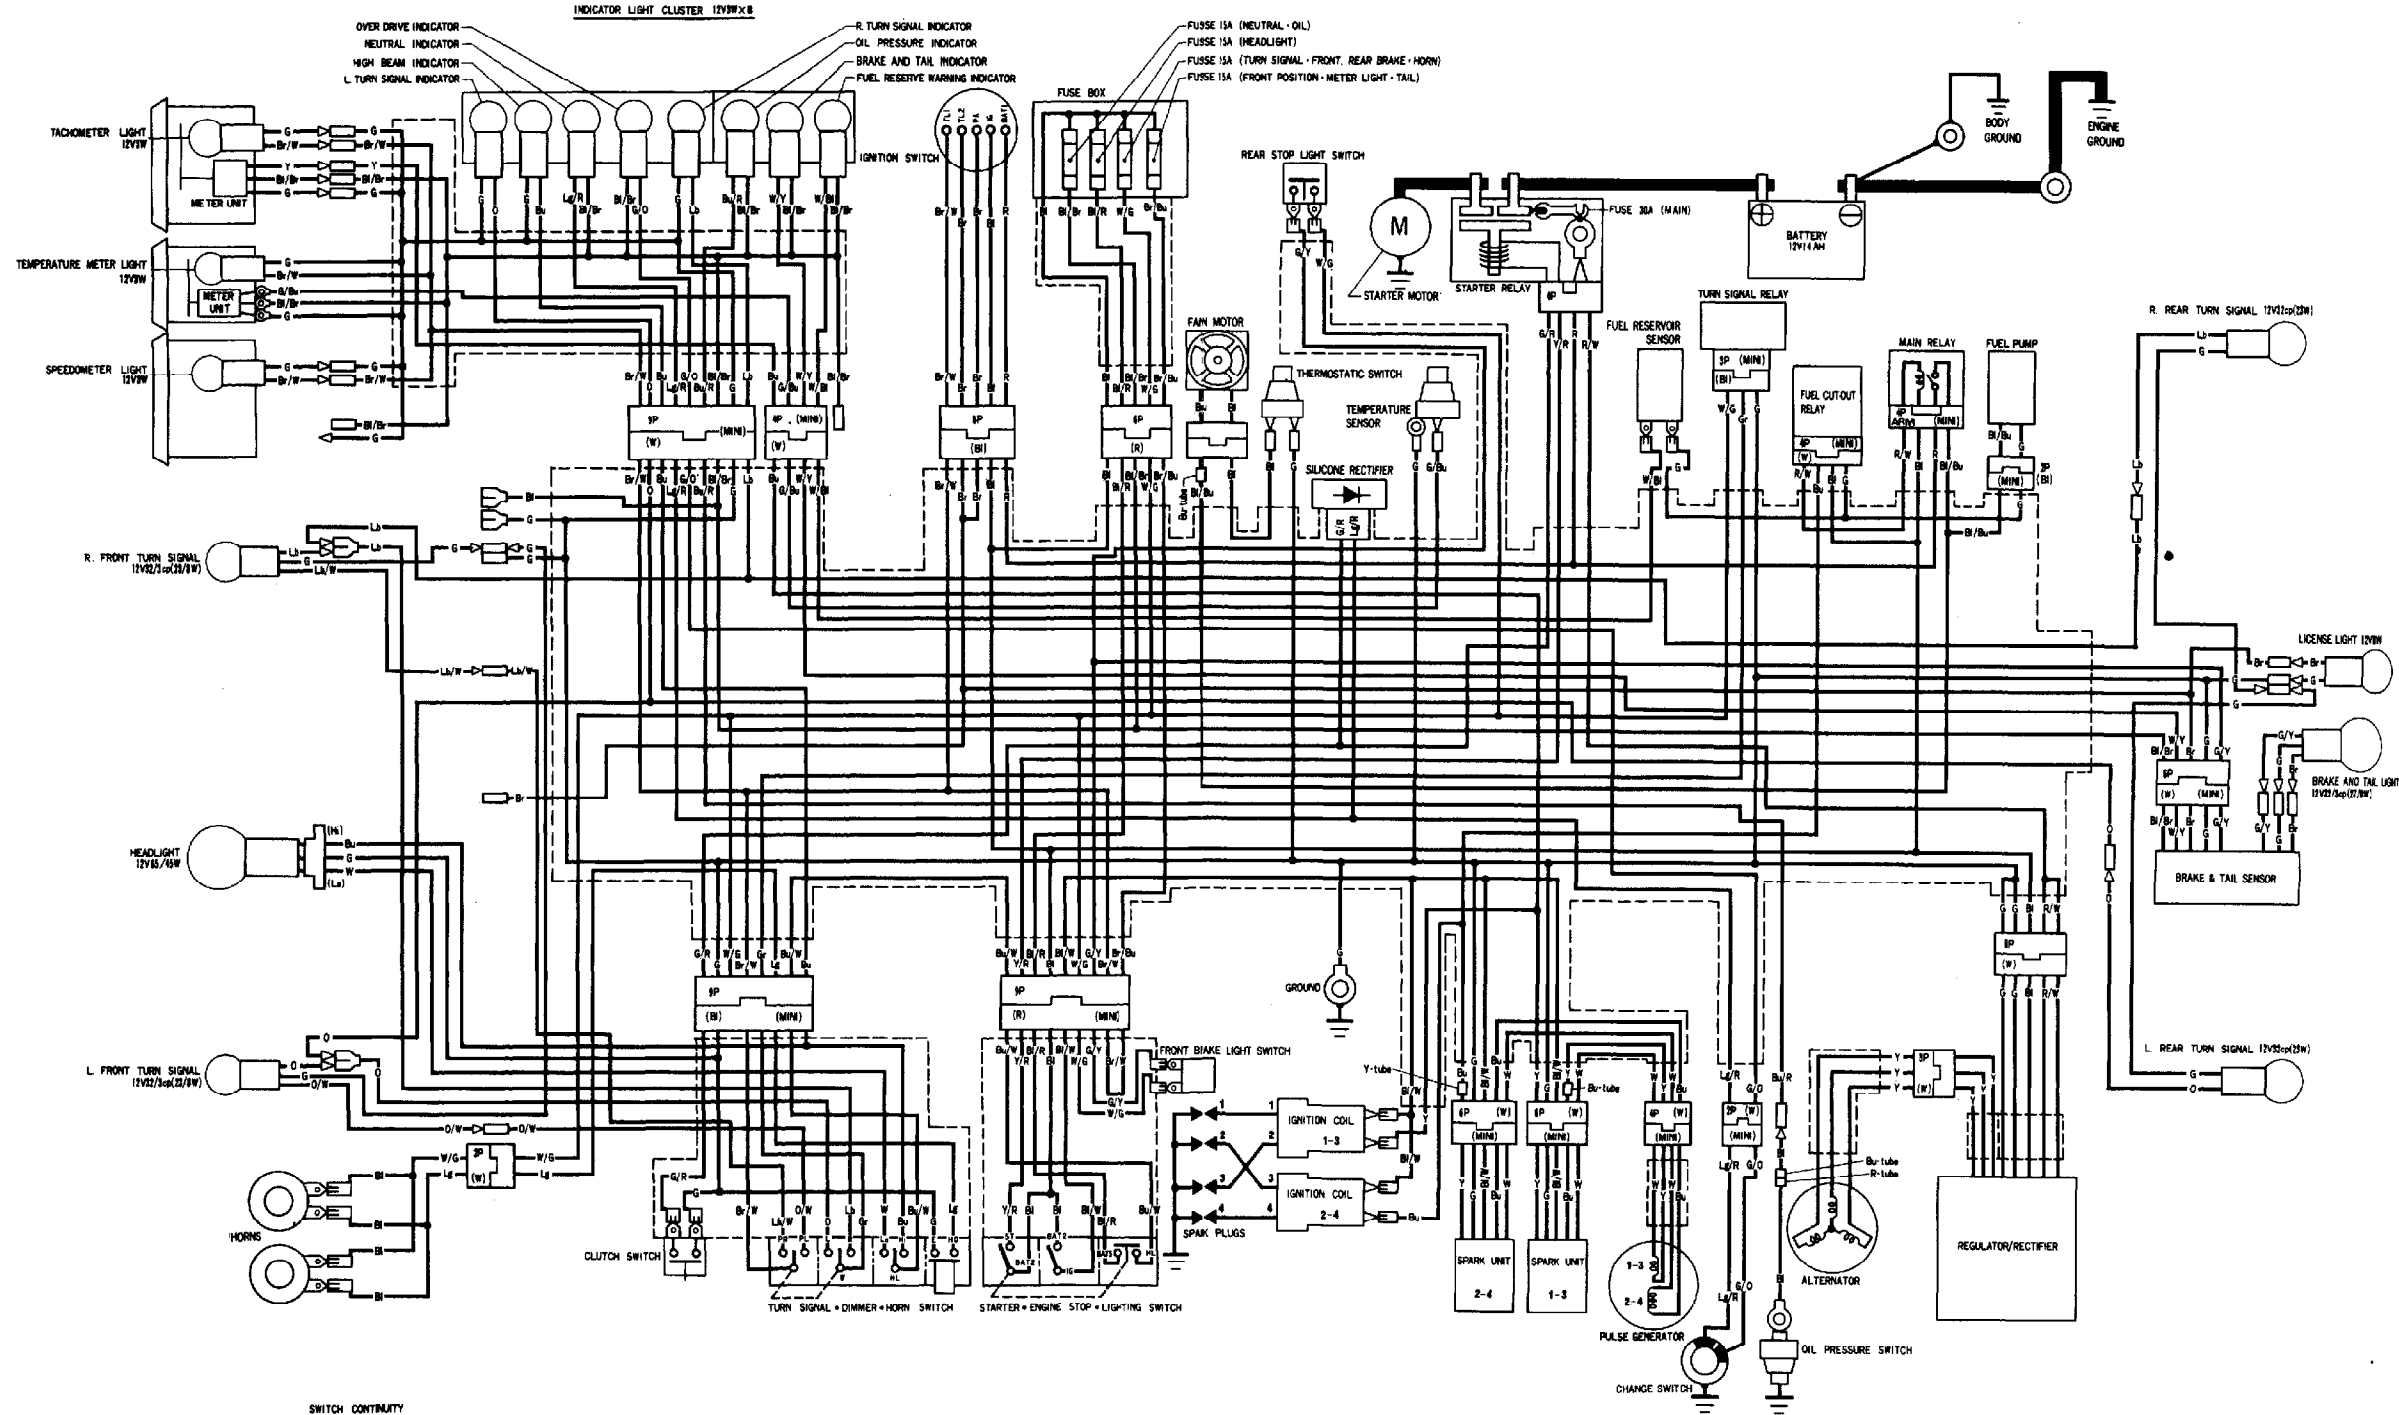

WIRING DIAGRAMS

V45 MAGNA (VF750C)

SWITCH CONTRARY

- B --- BLACK
- Y --- YELLOW
- BL --- BLUE
- G --- GREEN
- R --- RED
- W --- WHITE
- Br --- BROWN
- O --- ORANGE
- L4 --- LIGHT BLUE
- Lg --- LIGHT GREEN
- P --- PINK
- Gr --- GRAY

0030Z-MB1-6700